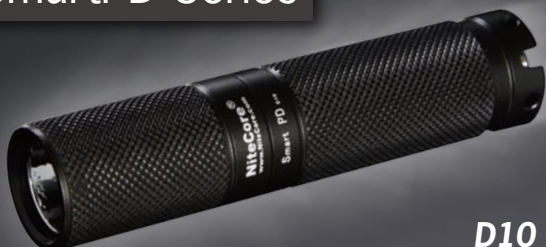

Tactical Series

Defender Infinity

- Small size AA tactical flashlights
- Max output 130 lumen, tactical forward clickie switch and crenulated bezel
- High efficiency drive circuit, infinitely variable digitally-controlled brightness system and strobe function
- Special design for self-defense and law enforcement use.

EXTREME

- Small size CR123 tactical flashlights
- Max output 200 Lumen, tactical forward clickie switch and crenulated bezel
- High efficiency drive circuit, infinitely variable Digitally-Controlled brightness system and strobe function
- Special design for self-defense and law enforcement use.

SmartPD Series

D10

- Adopting innovative design of SmartPD system
- One AA battery, max output is 130 lumen, with tactical momentary on function
- High efficiency drive circuit, infinitely variable digitally-controlled brightness system, safety lock .
- Smaller, more reliable, and more durable. Your most reliable partner.

EX10

- Adopting innovative design of SmartPD system, stainless steel retaining ring at head
- One CR123 battery, max output is 130 lumen, with tactical momentary on function
- High efficiency drive circuit, infinitely variable digitally-controlled brightness system, safety lock.